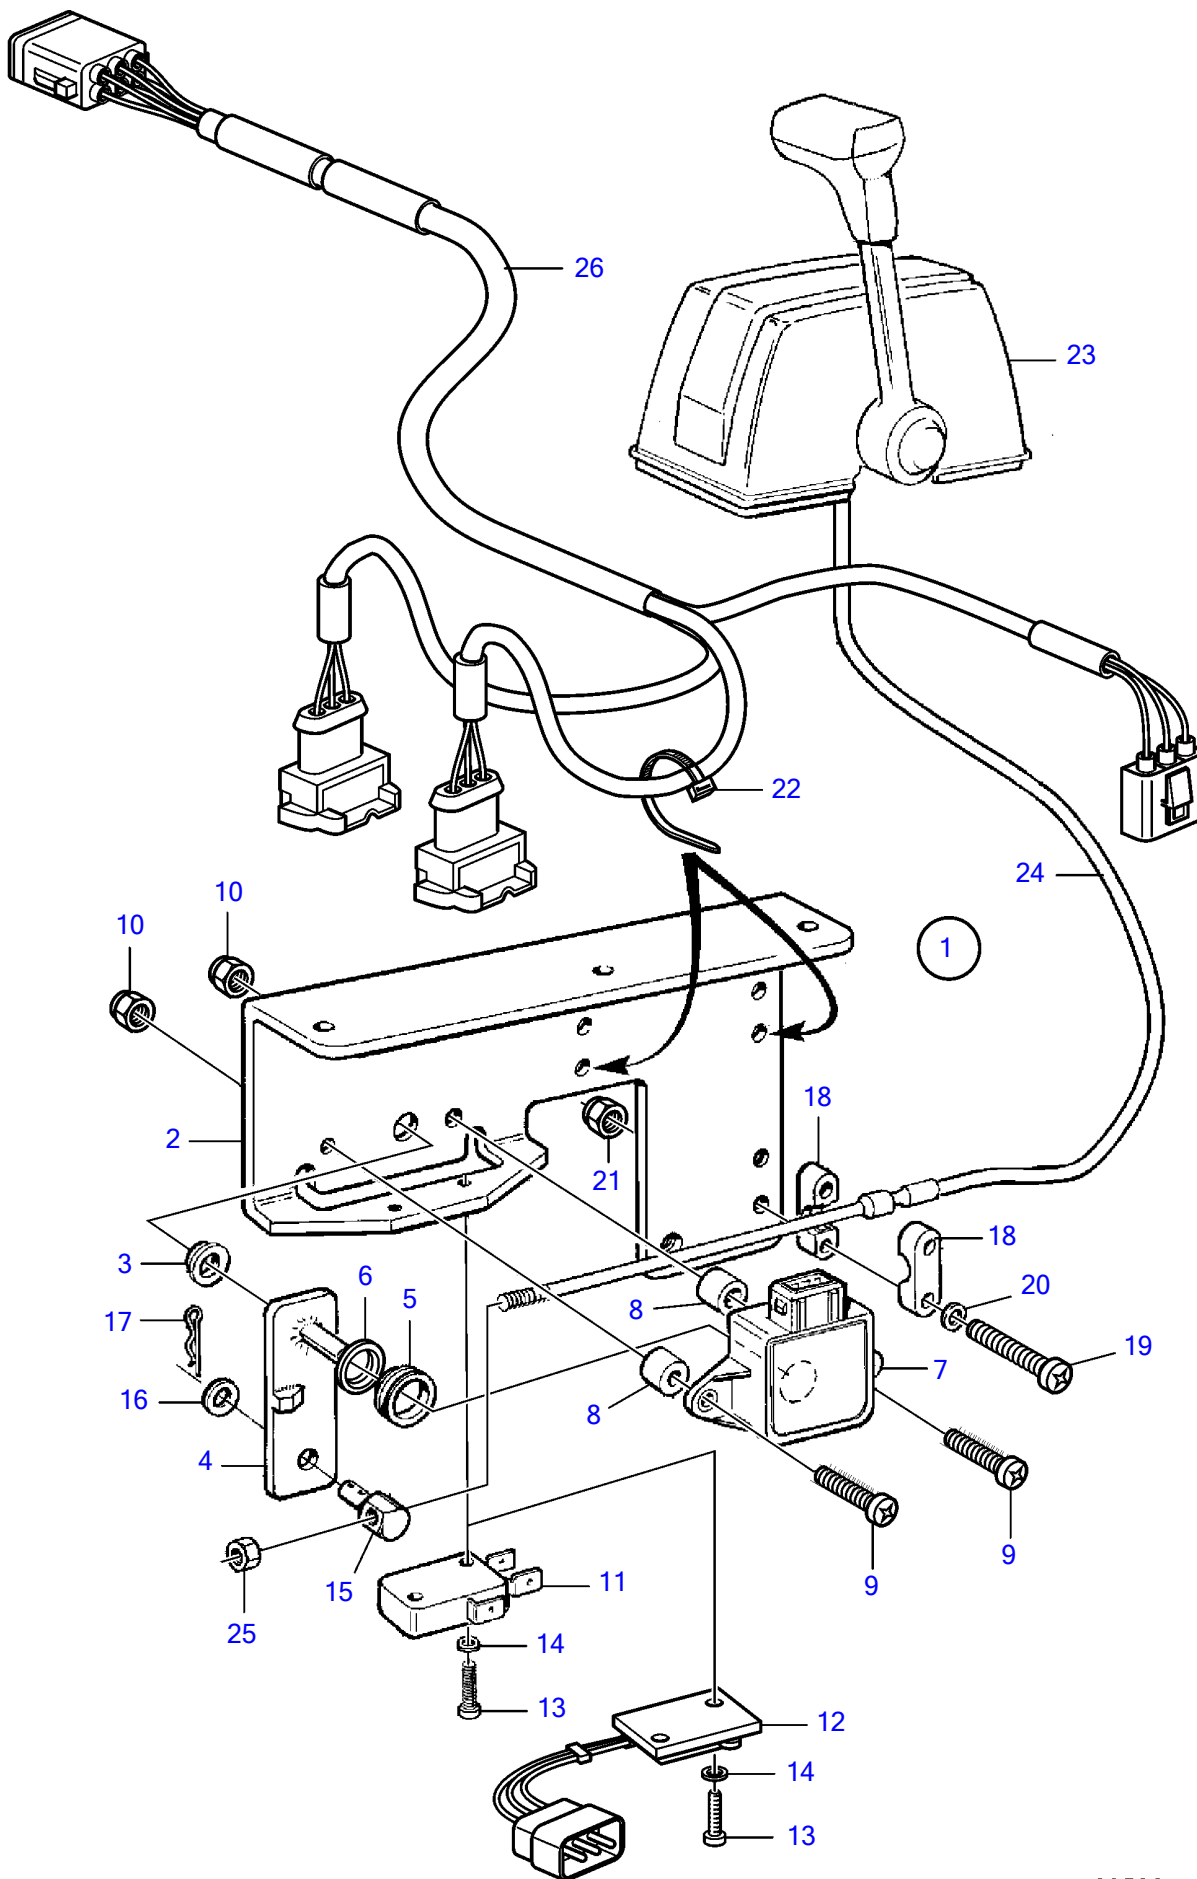

D4-180I-B, D4-180I-C, D4-180I-D, D4-180I-E, D4-210I-A, D4-210I-B, D4-225I-B, D4-225I-C, D4-225I-D, D4-260I-A, D4-260I-B, D4-260I-C, D4-260I-D, D4-300I-A, D4-300I-C, D4-300I-D, D4-225I-E, D4-260I-E, D4-300I-E

REF	PART NO.	QTY	DESCRIPTION	SEE SEC.	NOTES
1	3842182	1	Adapter		
2		1	▪ Bracket		
3	3829680	1	▪ Bushing		
4	3825366	1	▪ Intermediate lever		
5	943342	1	▪ Sealing ring		
6	3829681	1	▪ Washer		
7	1336385	1	▪ Potentiometer		
8	3825525	2	▪ Spacer sleeve		
9	969518	2	▪ 6 point socket screw		L=25mm
10	963103	2	▪ Lock nut		
11	850200	1	▪ Toggle switch		Early type
12	3842171	1	▪ Microswitch		Late type
13	956049	2	▪ Cross recessed screw		
14	955890	2	▪ Washer		
15	814082	1	▪ Cube		
16	955892	1	▪ Washer		
17	664822	1	▪ Split pin		
18	850361	2	▪ Cable attachment		
19	956081	2	▪ Cross recessed screw		
20	940090	2	▪ Washer		
21	949874	2	▪ Flange lock nut		
22	948211	2	▪ Cable tie		
23		1	Control		
24		1	Control cable	231	
25		1	▪ Nut		
26	874676	1	Cable kit		
	3587145	1	Cable		